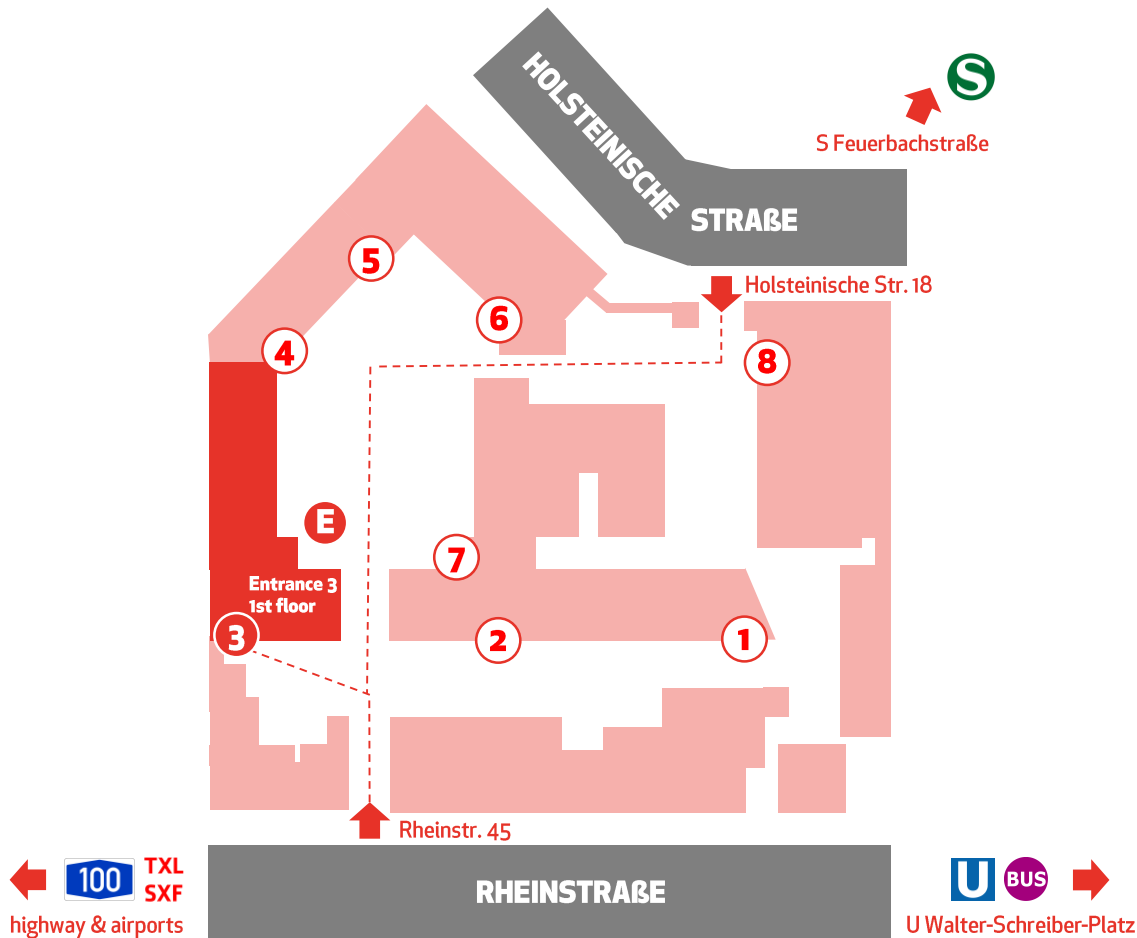

BETTER is here
DAY.

Visitor information

BETTER DAY event & promotion GmbH

Rheinstr. 45, 12161 Berlin

<https://goo.gl/maps/vAxAgm1USnr>

come to (a) BETTER DAY

BETTER DAY event & promotion GmbH
Rheinstraße 45, 12161 Berlin
Tel. +49 30 325 12 40

OPENING HOURS
Monday – Friday 9am to 6pm

LOCATION
Located in a typical Berlin factory office „Goertz-Höfe“:
in the first courtyard left to entrance 3, then first floor.
Parking lot in front of the office.

PUBLIC TRANSPORT
S-Bahn (local railway): S Feuerbachstr.
U-Bahn (underground): U Walther-Schreiber-Platz
Fernbahnhof (railway station): Berlin-Südkreuz
Bus: 181, 186, M48, M76, M85, Ng, N81, X76

PLEASE INFORM US, IF YOU NEED A BARRIER-FREE
ACCESS

inside the GOERTZ HÖFE

BETTER DAY event & promotion GmbH
Rheinstraße 45, 12161 Berlin
Tel. +49 30 325 12 40

OPENING HOURS
Monday – Friday 9am to 6pm

VISITORS
Please use the entrance from Rheinstr. 45 into the „Goertz-Höfe“. In the first courtyard left to entrance **3**, then first floor.