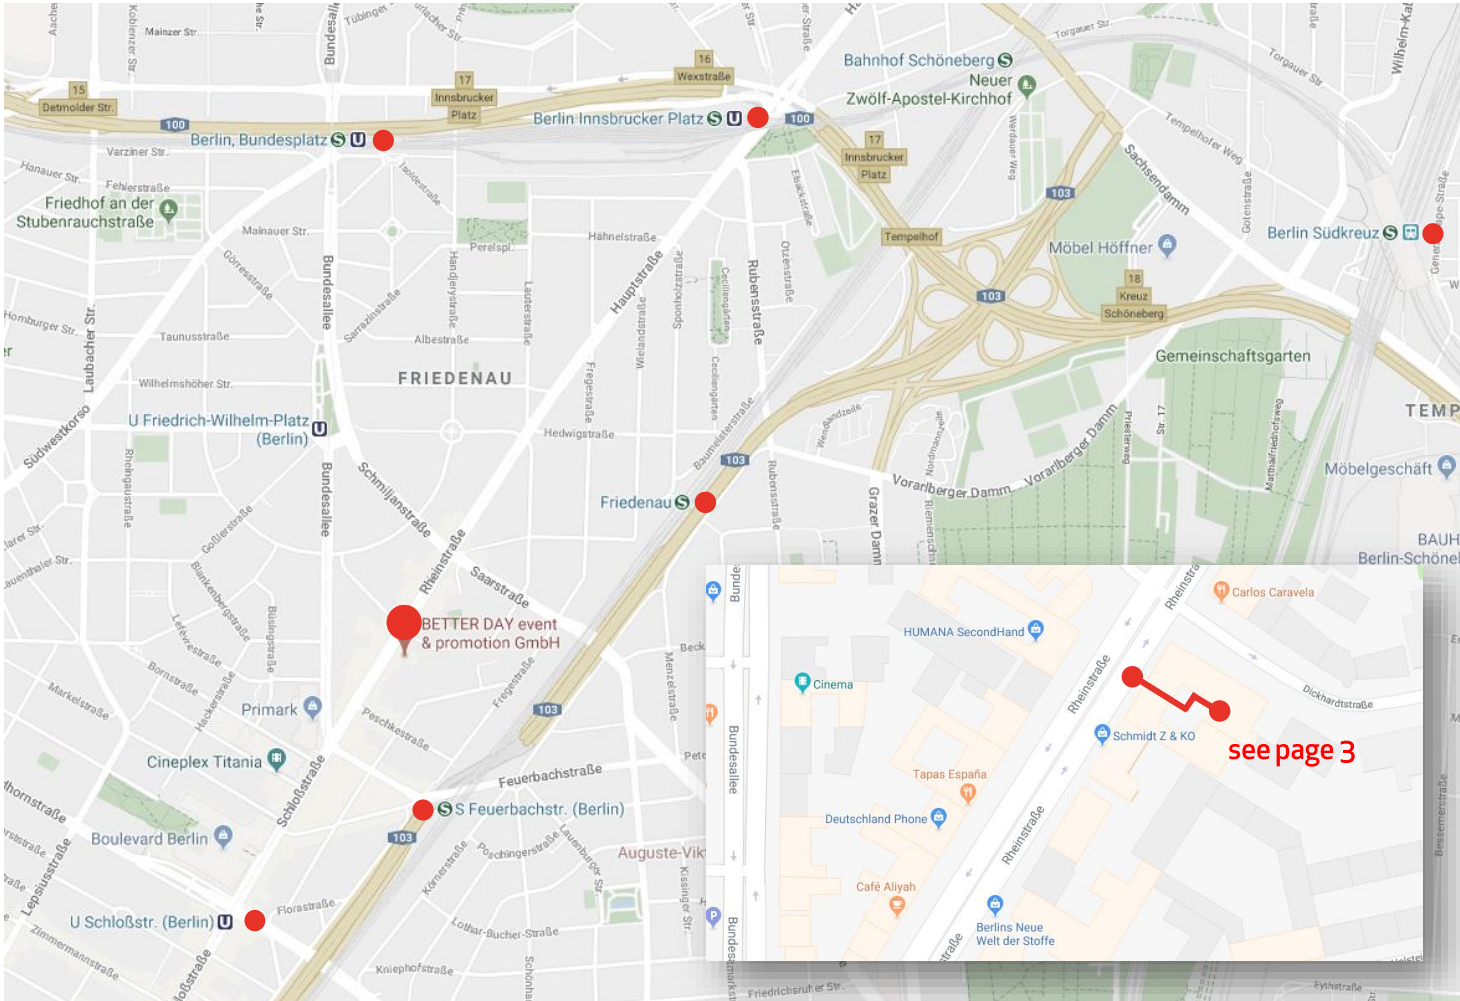

come to (a) BETTER DAY

BETTER DAY event & promotion GmbH
Rheinstraße 45, 12161 Berlin
Tel. +49 30 325 12 40

OPENING HOURS
Monday – Friday 9am to 6pm

LOCATION
Located in a typical Berlin factory office „Goertz-Höfe“:
in the first courtyard left to entrance 3, then first floor.
Parking lot in front of the office.

PUBLIC TRANSPORT
S-Bahn (local railway): S Feuerbachstr.
U-Bahn (underground): U Walther-Schreiber-Platz
Fernbahnhof (railway station): Berlin-Südkreuz
Bus: 181, 186, M48, M76, M85, Ng, N81, X76

PLEASE INFORM US, IF YOU NEED A BARRIER-FREE
ACCESS